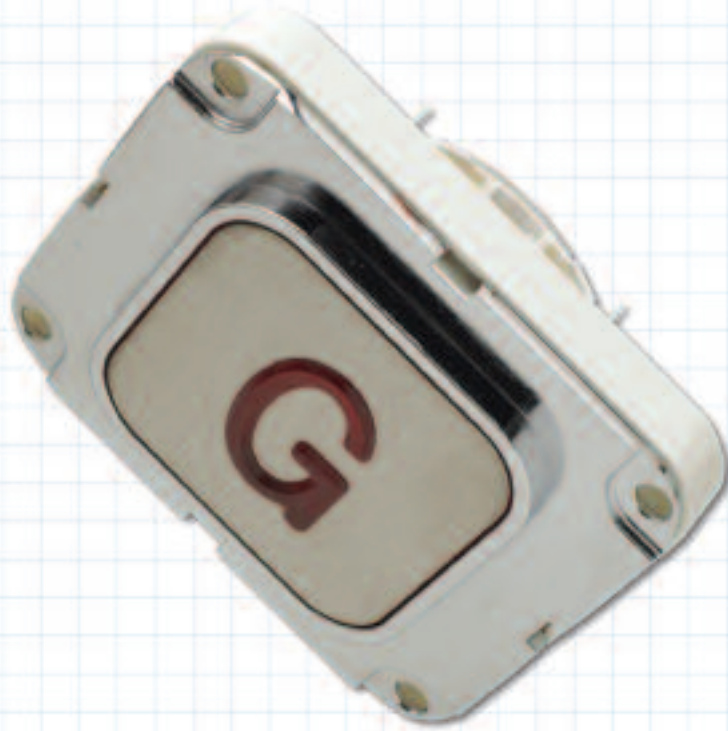

# jumbo

jumbo

## Jumbo Button

The Jumbo Button is our new large, easy to use, easy to see pushbutton. It is suitable for use in any application which could see use by disabled people, and also for use in high traffic environments such as airports, shopping centres and hospitals where a large Jumbo pushbutton is more in keeping with the size of the building. The Jumbo Button has been designed to exactly match our Compact 2 ranges, so that you can for example use Jumbo on the landings and standard Compact 2 in the car.

## key features

- Large choice of styles
- Legend and halo illumination
- Single, dual and bi-colour illumination
- Vandal resistant
- 30mm high legend

**Dewhurst plc**  
Inverness Road  
Hounslow  
Middlesex TW3 3LT UK

## technicals

- Moulded in high grade polycarbonate
- LED current 20mA
- 1 n/o contact as standard. 1 n/o & 1 n/c or 2 n/o achieved via optional relay board.
- A detailed data sheet for this product can be found on our website
- UL/CSA approved