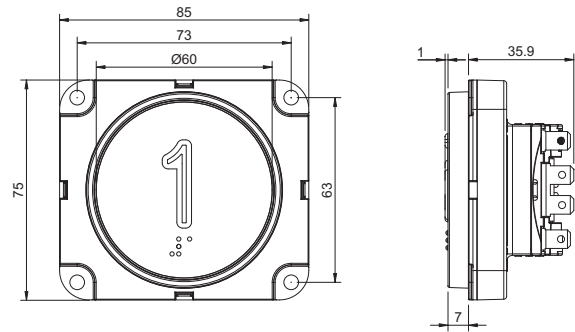

specification

This product is designed to meet the requirements of the following codes and regulations either in its standard form or through variants.

EN81-1/2	✓
BS8300	✗
M2/S2	✗
EN81-70	✗
B44	✓
EN81-71	Category 2
AS1735.12	✓
EN81-72	✓
A117.1	✓
EN81-73	✓
EN60529	IP54

technicals

- Moulded in high grade polycarbonate
- LED current 20mA
- 1 n/o contact as standard. 1 n/o & 1 n/c or 2 n/o achieved via optional relay board.
- A detailed data sheet for this product can be found on our website
- UL/CSA approved

benefits

- Low profile, only 36mm deep
- Vandal resistant

options

- Dual illumination
- Range of pressels & finishes

For more information on our jumbo range contact us at:

Dewhurst plc
Inverness Road
Hounslow
Middlesex TW3 3LT UK

Tel: +44(0) 20 8607 7300
Fax: +44(0) 20 8572 5986
Email: info@dewhurst.co.uk

www.dewhurst.co.uk