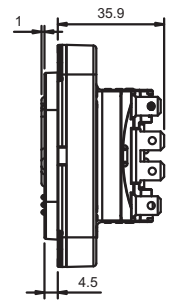

specification

This product is designed to meet the requirements of the following codes and regulations either in its standard form or through variants.

EN81-1/2	✓
BS8300	✓
M2/S2	✓
EN81-70	✓
B44	✓
EN81-71	Category 2
AS1735.12	X
EN81-72	✓
A117.1	X
EN81-73	✓
EN60529	IP54

technicals

- Moulded in high grade polycarbonate
- LED current 20mA
- A detailed data sheet for this product can be found on our website
- UL/CSA approved

benefits

- Matches standard US90-EN Compact 2 range
- Matching indicator
- Vandal resistant

options

- Wide range of colours for illumination including red, white, green, yellow and blue
- Single, dual and bi-colour illumination
- Extended green button for main exit floor

For more information on our jumbo range contact us at:

Dewhurst plc
Inverness Road
Hounslow
Middlesex TW3 3LT UK

Tel: +44(0) 20 8607 7300
Fax: +44(0) 20 8572 5986
Email: info@dewhurst.co.uk

www.dewhurst.co.uk