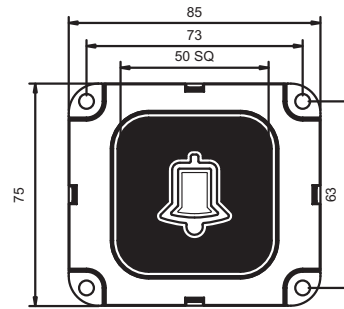

specification

This product is designed to meet the requirements of the following codes and regulations either in its standard form or through variants.

EN81-1/2	✓
BS8300	✓
M2/S2	✓
EN81-70	✓
B44	✓
EN81-71	Category 2
AS1735.12	X
EN81-72	✓
A117.1	X
EN81-73	✓
EN60529	IP54

technicals

- Moulded in high grade polycarbonate
- LED current 20mA
- A detailed data sheet for this product can be found on our website
- UL/CSA approved

benefits

- Matches standard US90-EN Compact 2 range
- Matching indicator
- Vandal resistant

options

- Wide range of colours for illumination including red, white, green, yellow and blue
- Single, dual and bi-colour illumination
- Extended green button for main exit floor

For more information on our jumbo range contact us at:

Dewhurst plc
Inverness Road
Hounslow
Middlesex TW3 3LT UK

Tel: +44(0) 20 8607 7300
Fax: +44(0) 20 8572 5986
Email: info@dewhurst.co.uk

www.dewhurst.co.uk